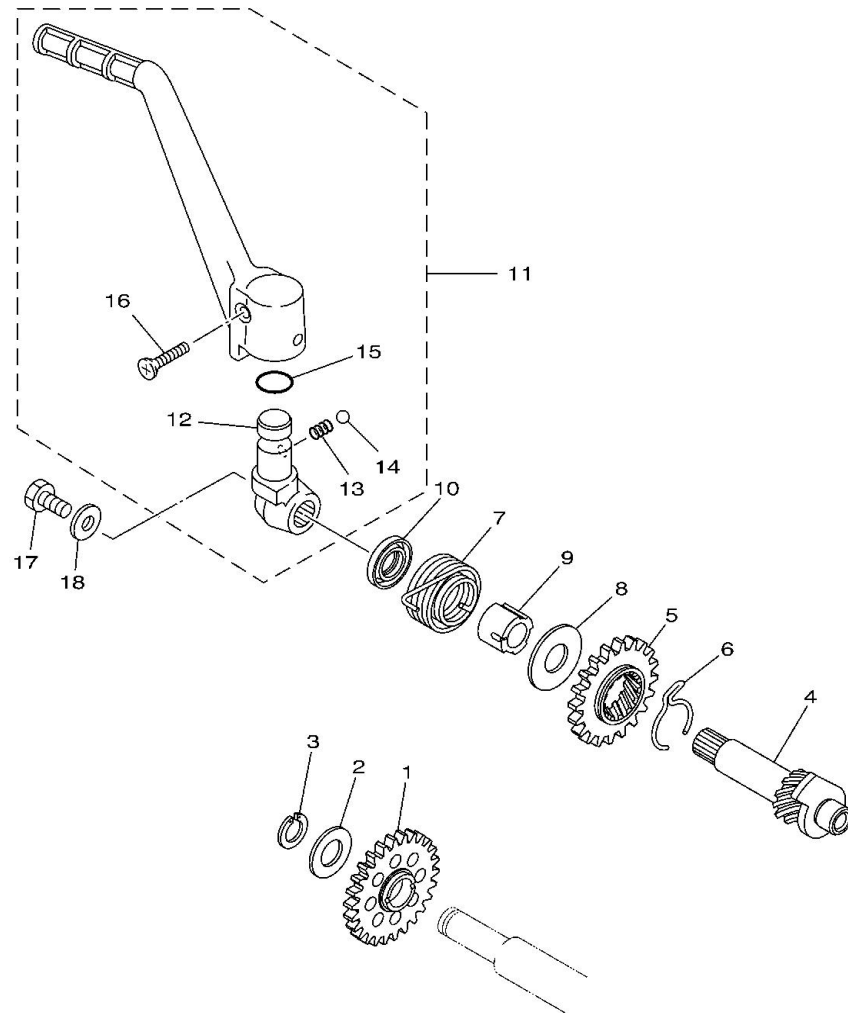

Fig. 11 STARTER

Ref. No.	Part No.	Description		Remarks
1	1C3-15651-00	GEAR, KICK IDLE	1	
2	90201-175F6	WASHER, PLATE	1	
3	99009-17400	CIRCLIP	1	
4	1C3-15660-00	KICK AXLE ASSY	1	
5	1C3-15641-00	GEAR, KICK	1	
6	90468-26048	CLIP	1	
7	90508-26450	SPRING, TORSION	1	
8	90201-171G4	WASHER, PLATE	1	
9	1C3-15666-00	SPACER	1	
10	93102-17263	OIL SEAL	1	
11	4DB-15620-10	KICK CRANK ASSY	1	
12	4DB-15621-03	. BOSS, KICK CRANK	1	
13	90501-12081	. SPRING, COMPRESSION	1	
14	93507-32009	. BALL	1	
15	93210-15171	. O-RING	1	
16	90151-06045	. SCREW, COUNTERSUNK	1	
17	97022-06012	BOLT, HEXAGON	1	
18	90201-06060	WASHER, PLATE	1	

1C31100-D110