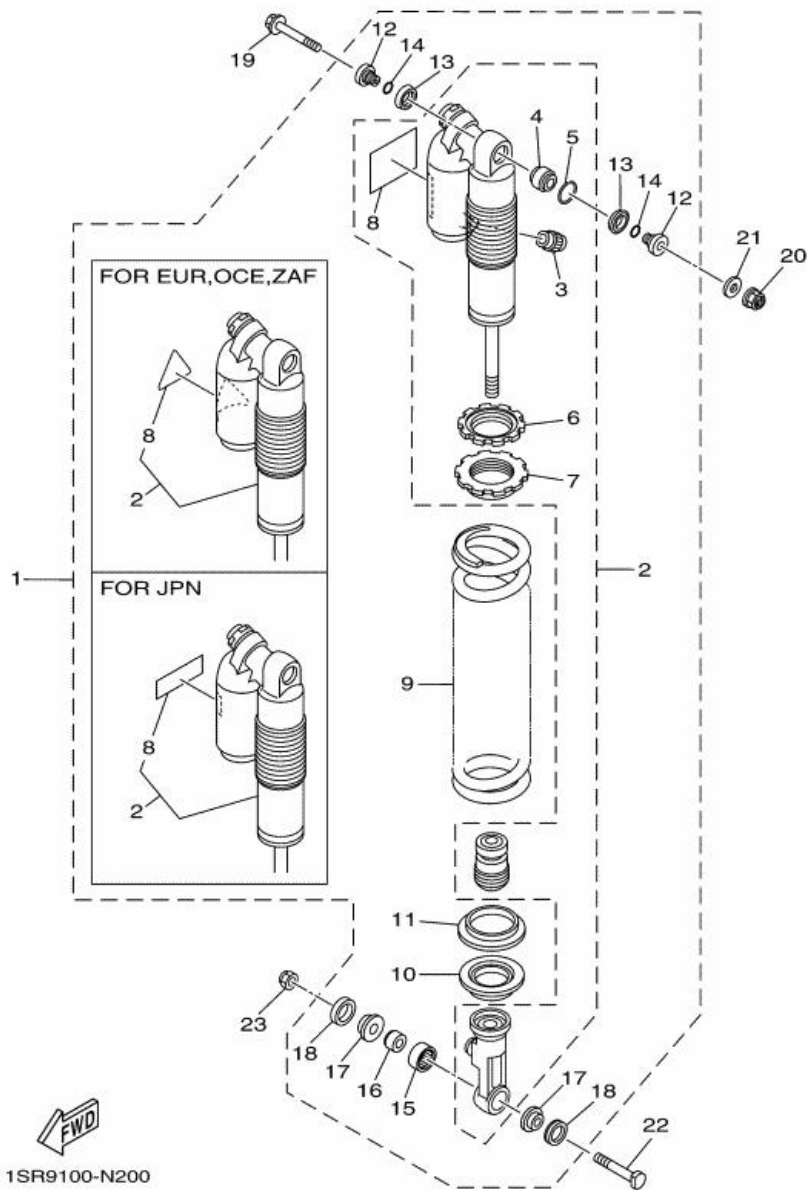

Fig. 20 REAR SUSPENSION

Ref. No.	Part No.	Description		Remarks
1	1SR-22200-20	SHOCK ABSORBER ASSY, REAR	1	
2	1C3-22201-J0	. DAMPER SUB ASSY	1	
3	509-23184-L0	. . CAP, AIR VALVE	1	
4	4JX-22226-00	. . BUSH, SHOCK ABSORBER LOWER	1	
5	5DH-23183-00	. . CIRCLIP	1	
6	3SP-22234-00	. . GUIDE, SPRING 3	1	
7	1C3-22213-L0	. . SEAT, SPRING UPPER	1	
8	4AA-22259-40	. . LABEL, WARNING	1	
9	5UN-22212-20	. SPRING (K=46N/MM)	1	
10	1C3-22214-50	. GUIDE, SPRING 1	1	
11	5MV-22224-00	. GUIDE, SPRING 2	1	
12	1C3-22253-50	. COLLAR, DISTANCE	2	
13	3JE-22475-00	. SEAL, DUST	2	
14	4EW-22474-00	. SEAL, RING	2	
15	5UN-22176-00	. BEARING	1	
16	5MV-22184-00	. BUSH	1	
17	1C3-22253-L1	. COLLAR, DISTANCE	2	
18	5NY-22475-00	. SEAL, DUST	2	
19	5XE-22242-00	BOLT 2	1	
20	95602-10200	NUT, U FLANGE	1	
21	92902-10200	WASHER	1	
22	5NY-22241-00	BOLT 1	1	
23	90185-10012	NUT, SELF-LOCKING	1	