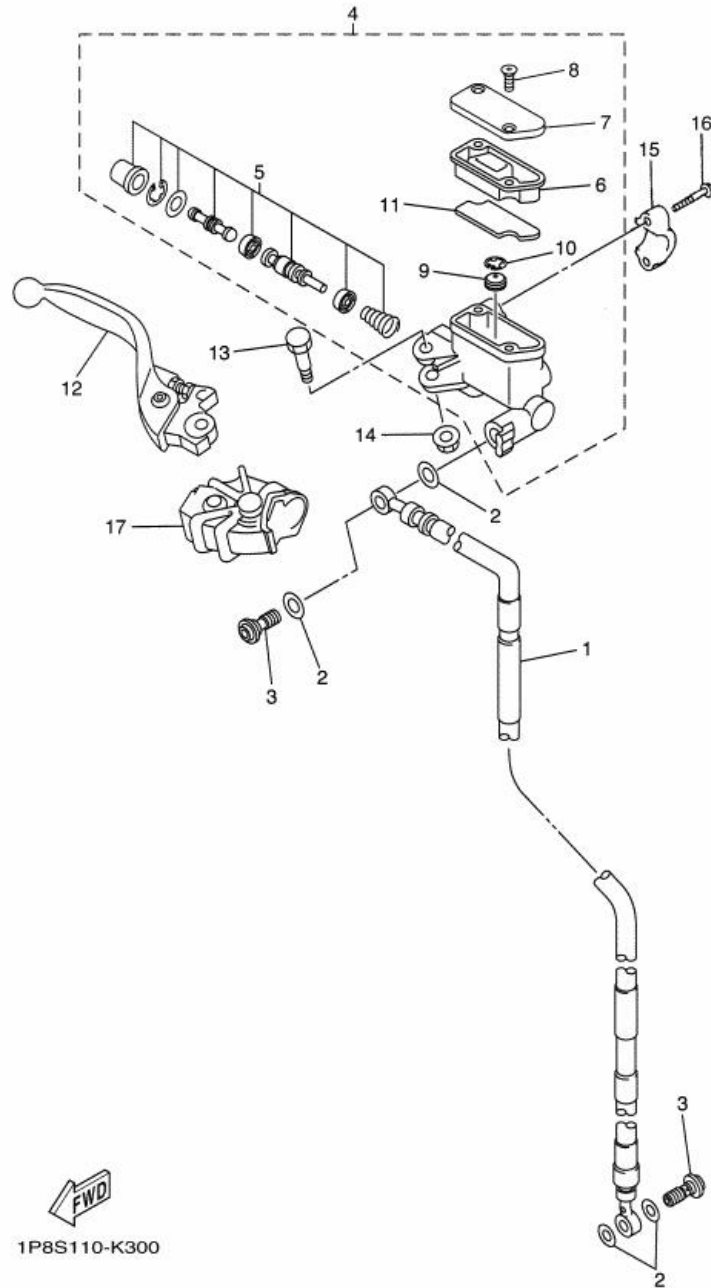

Fig. 30 FRONT MASTER CYLINDER

Ref. No.	Part No.	Description		Remarks
	1	5XC-25872-L0	HOSE, BRAKE 1	1
	2	90430-10005	GASKET	4
	3	90401-10172	BOLT, UNION	2
	4	5XC-W2587-00	MASTER CYLINDER SUB ASSY	1
	5	5XC-W0041-00	. CYLINDER KIT, MASTER	1
	6	5XC-25854-G0	. DIAPHRAGM, RESERVOIR	1
	7	5XC-25852-G0	. CAP, RESERVOIR	1
	8	98706-04012	. SCREW, FLAT HEAD	2
	9	5CG-25715-00	. SEPARATOR ASSY	1
	10	5CG-2585G-00	. CIRCLIP	1
	11	5XC-25853-G0	. FLOAT, RESERVOIR	1
	12	5XC-83922-L0	LEVER 2	1
	13	5MV-2589F-00	BOLT, LEVER	1
	14	95701-06500	NUT, WITH WASHER	1
	15	5MV-25867-00	BRACKET, MASTER CYLINDER	1
	16	5MV-25833-00	BOLT, FITTING	2
	17	5XC-26372-G0	COVER, HANDLE LEVER 1	1