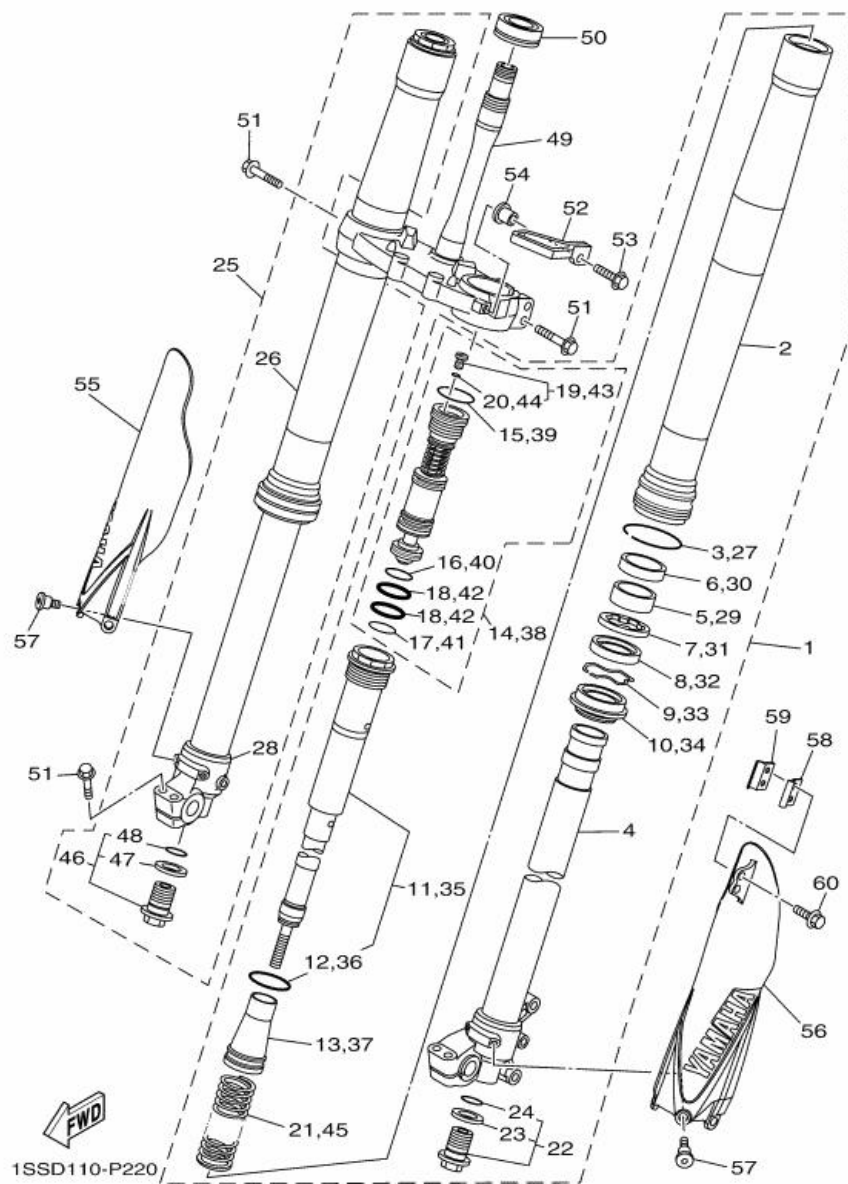

Fig. 22 FRONT FORK

Ref. No.	Part No.	Description		Remarks
	55 17D-2315J-50	PROTECTOR 2	1	
	56 17D-2315H-50	PROTECTOR 1	1	
	57 90109-06232	BOLT	6	
	58 17D-23466-00	CLAMP	1	
	59 17D-23467-00	CLAMP	1	
	60 90105-06170	BOLT, FLANGE	2