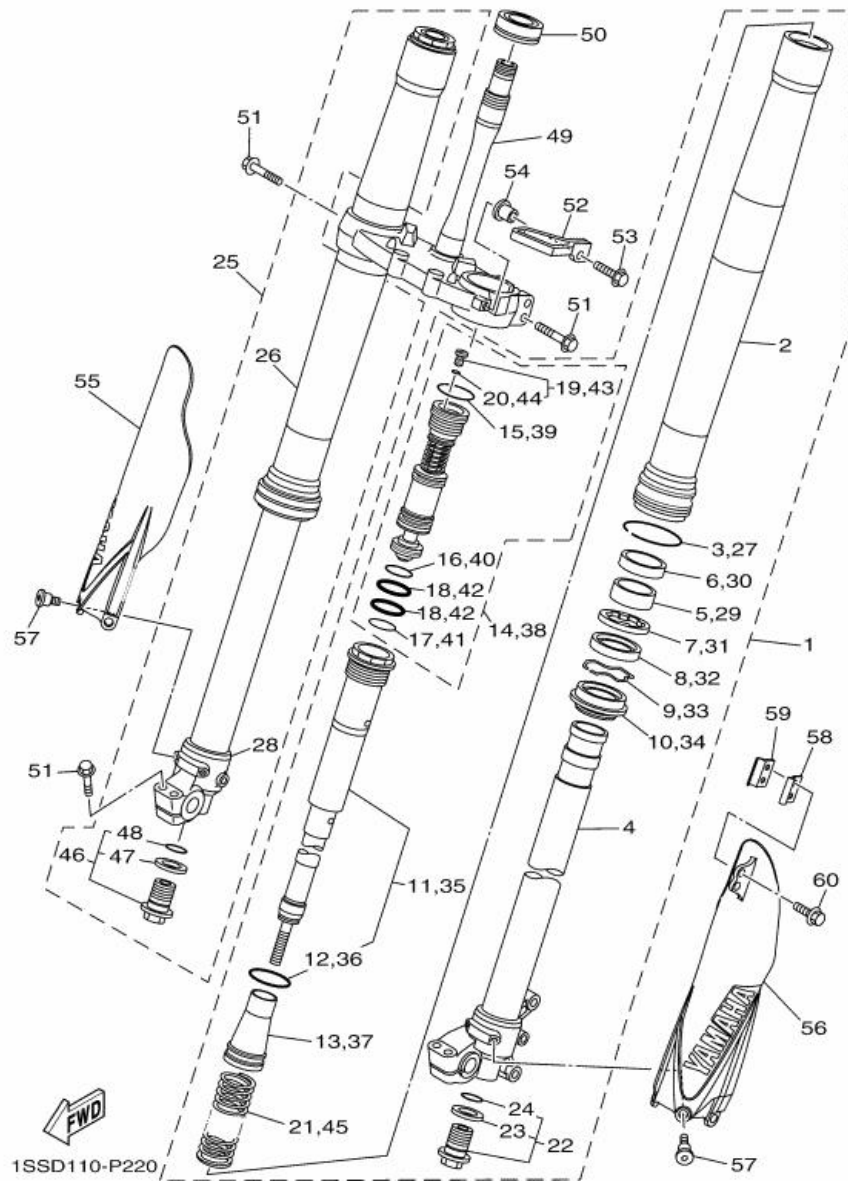

Fig. 22 FRONT FORK

Ref. No.	Part No.	Description		Remarks
1	1SR-23102-00	FRONT FORK ASSY (L.H)	1	
2	1SS-23136-00	. TUBE, OUTER 2	1	
3	17D-23153-00	. RING, SNAP	1	
4	1SS-23120-00	. INNER TUBE COMP.2	1	
5	5XE-23171-L0	. PISTON, FRONT FORK	1	
6	5XE-23125-L0	. METAL, SLIDE 1	1	
7	5XC-23146-10	. WASHER, OIL SEAL	1	
8	17D-23145-00	. OIL SEAL	1	
9	5XE-23153-L0	. RING, SNAP	1	
10	5XE-23144-L0	. SEAL, DUST	1	
11	1SR-23170-00	. CYLINDER COMP., FRONT FORK	1	
12	1C3-23147-L0	.. O-RING	1	
13	17D-23142-00	.. SEAT, SPRING UPPER	1	
14	1SS-2316A-00	. VALVE COMP.	1	
15	1C3-23188-L0	.. O-RING	1	
16	1C3-23188-N0	.. O-RING	1	
17	1C3-23188-P0	.. O-RING	1	
18	1AE-23147-00	.. O-RING	2	
19	1C3-23190-L0	.. AIR VALVE COMP.	1	
20	1C3-23188-R0	... O-RING	1	
21	1C3-23141-P0	. SPRING, FRONT FORK(K=4.1N/MM)	1	
22	5XC-23111-00	. BOLT, CAP	1	
23	2HH-23158-L0	.. GASKET	1	
24	276-23114-00	.. GASKET	1	
25	1SR-23103-00	FRONT FORK ASSY (R.H)	1	
26	1SS-23136-00	. TUBE, OUTER 2	1	
27	17D-23153-00	. RING, SNAP	1	

Fig. 22 FRONT FORK

Ref. No.	Part No.	Description		Remarks
	28 1SS-23110-00	. INNER TUBE COMP.1	1	
	29 5XE-23171-L0	. PISTON, FRONT FORK	1	
	30 5XE-23125-L0	. METAL, SLIDE 1	1	
	31 5XC-23146-10	. WASHER, OIL SEAL	1	
	32 17D-23145-00	. OIL SEAL	1	
	33 5XE-23153-L0	. RING, SNAP	1	
	34 5XE-23144-L0	. SEAL, DUST	1	
	35 1SR-23170-00	. CYLINDER COMP., FRONT FORK	1	
	36 1C3-23147-L0	.. O-RING	1	
	37 17D-23142-00	.. SEAT, SPRING UPPER	1	
	38 1SS-2316A-00	. VALVE COMP.	1	
	39 1C3-23188-L0	.. O-RING	1	
	40 1C3-23188-N0	.. O-RING	1	
	41 1C3-23188-P0	.. O-RING	1	
	42 1AE-23147-00	.. O-RING	2	
	43 1C3-23190-L0	.. AIR VALVE COMP.	1	
	44 1C3-23188-R0	... O-RING	1	
	45 1C3-23141-P0	. SPRING, FRONT FORK(K=4.1N/MM)	1	
	46 5XC-23111-00	. BOLT, CAP	1	
	47 2HH-23158-L0	.. GASKET	1	
	48 276-23114-00	.. GASKET	1	
	49 1SR-23340-00	UNDER BRACKET COMP.	1	
	50 93332-00081	BEARING	1	
	51 90105-08154	BOLT, FLANGE	8	
	52 1SS-23389-00	GUIDE, CABLE	1	
	53 90105-06107	BOLT, FLANGE	1	
	54 90387-06104	COLLAR	1	